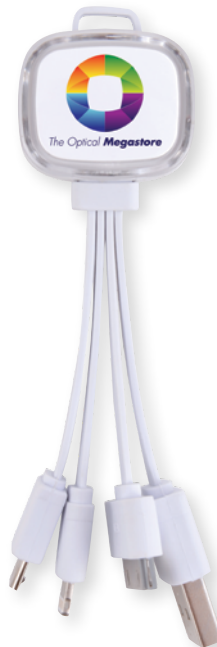

Raven Cable

LL9439

6-in-1 woven cable with bamboo trim, illuminated circular top, and connectors for USB A/Type C, Micro USB, 8 pin, and Type C. Charging only, no data transfer. Item Size: 1200mmL

Family Light Up 3 in 1 Cable