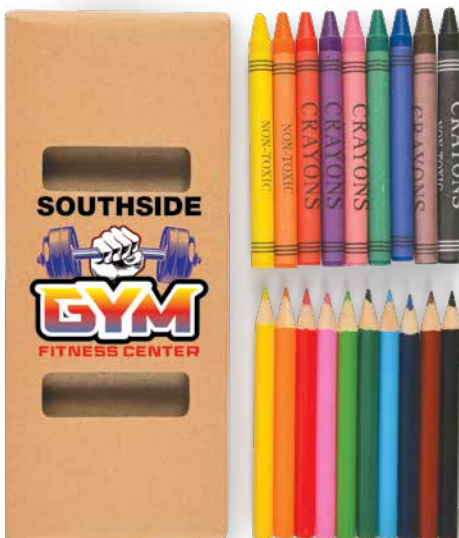

Mural Pencil / Crayon Set

LL1911

10 mini pencils and 9 crayons in a natural kraft box with window.

Box size: 177mmL x 76mmW x 9mmH