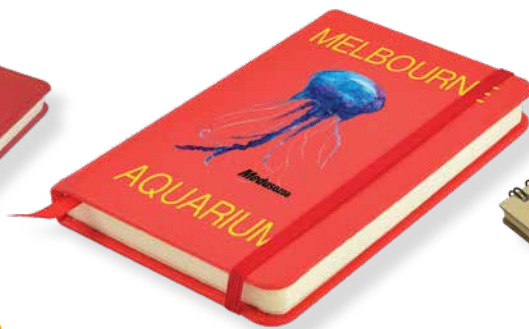

Genesis A5 Notebook

LL8539

Soft PU cover A5 notebook with ribbon page marker and matching edge stitching. 96 leaves, 192 lined cream pages. Available in 7 vibrant colours. Paper: 70gsm
Item Size: 145mmL x 210mmH

Illusion Pocket Notebook

LL5099

PU bound pocket notebook with bookmark, elastic closure, and expandable inner pocket. 96 leaves, 192 lined cream pages. Available in White, Red, Blue, and Black. Paper: 70gsm
Item Size: 90mmL x 141mmH

Savannah Notebook

LL0950

Eco-friendly spiral-bound with unbleached cardboard cover, 140 lined cream pages, includes pen loop and elastic closure. Item Size: 180mmL x 135mmW x 13mmH