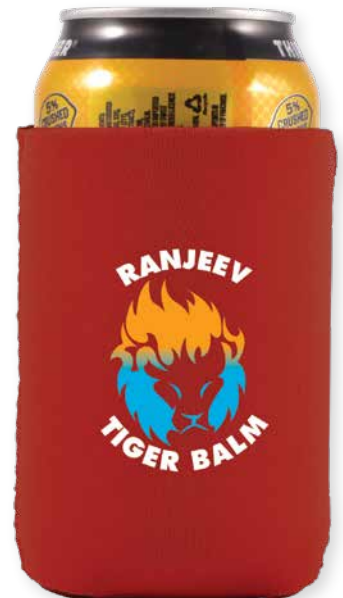

Surf Stubby Cooler

LL2295

3mm thick Neoprene stubby and can cooler is designed to keep drinks cooler for longer periods. Item Size: 100mmL x 130mmW x 8mmD