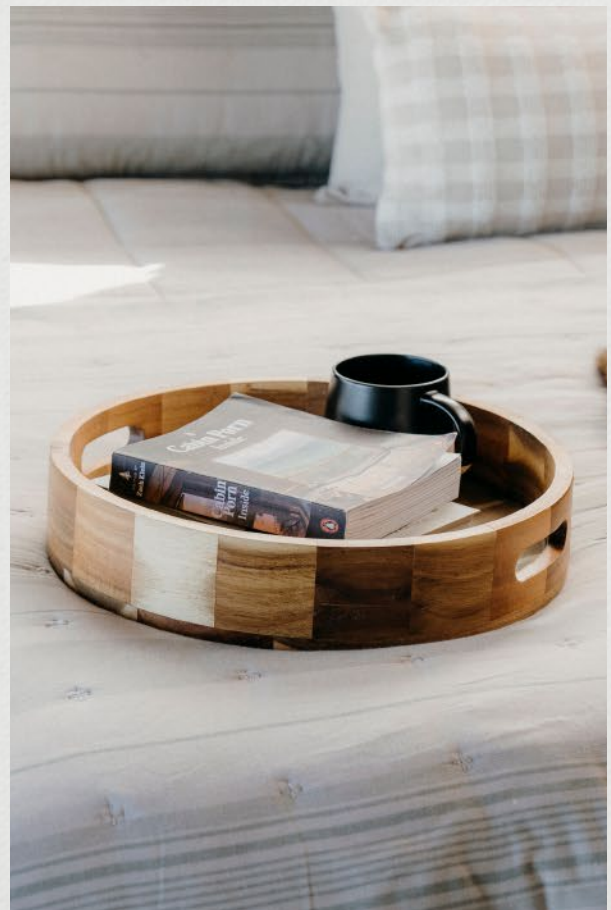

Branding Options:

Pad Print | Laser Engraving