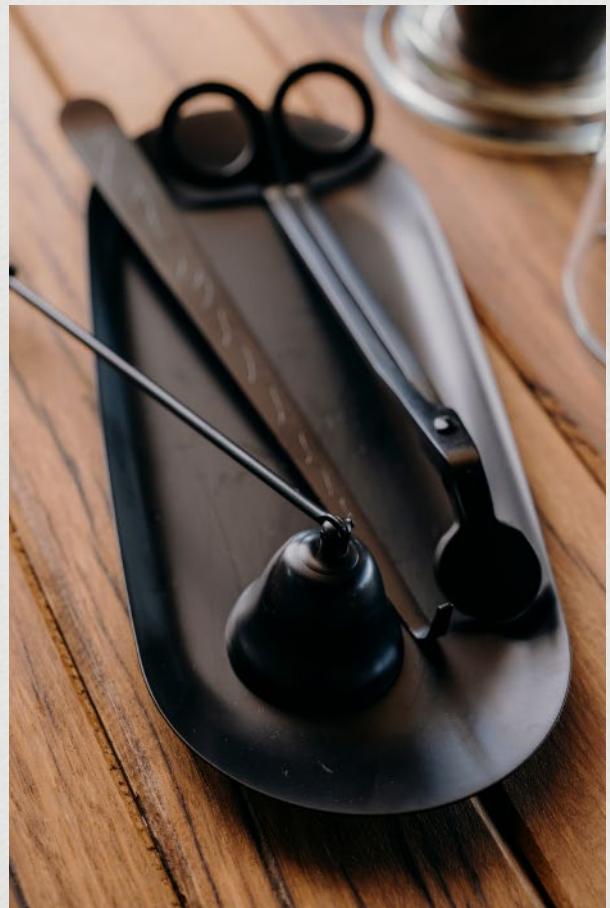

Branding Options:

Pad Print | Laser Engraving