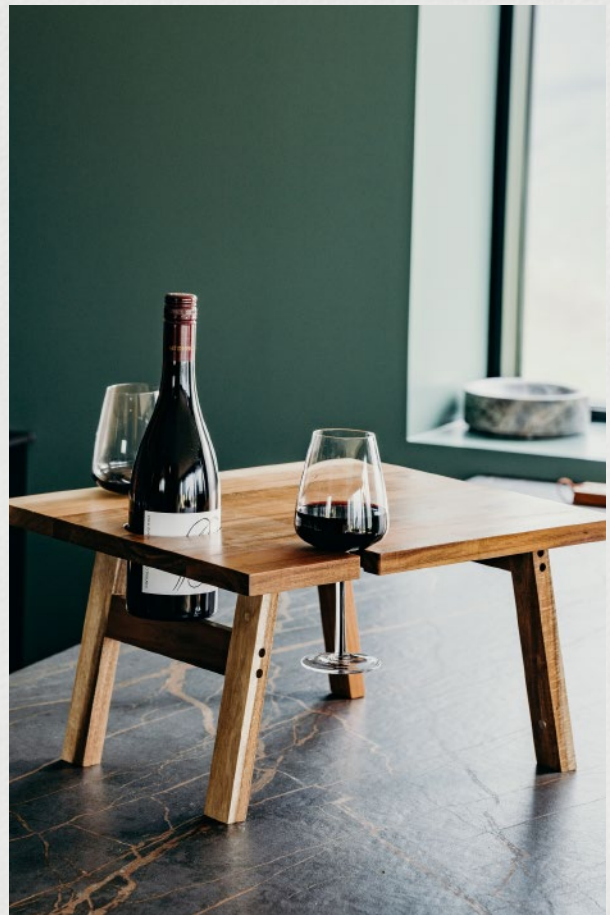

FOLDING WINE TABLE

122316

- Wooden acacia folding wine table
- Two wine glass holders
- Presentation: Natural gift box with Keepsake branded belly band and hang tag

Branding Options:

Pad Print | Laser Engraving