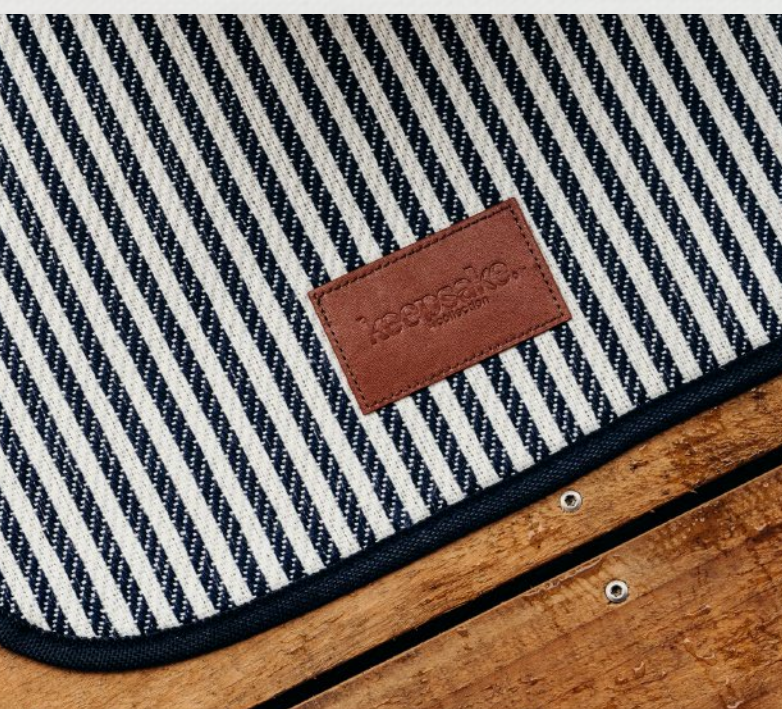

Branding Options:

Pad Print | Laser Engraving

ALCHEMY COCKTAIL SET

124739

- Premium eight-piece cocktail gift set, perfect for keen mixologists
- Made using natural acacia wood and food-grade stainless steel
- Set includes: Ice scoop, strainer, shot measure, corkscrew, bottle opener, mixing spoon, muddler, and a stainless steel shaker.
- Presentation: Natural gift box with Keepsake branded sleeve

Branding Options:

Laser Engraving

PICNIC BLANKET

123606

- Luxury striped picnic blanket made from soft woven polyester
- Woven carry straps with leather-look PU detailing
- 1250mm x 1510mm
- Water-resistant PEVA backing
- Keepsake branded patch and hang tag
- Available in olive, black and navy