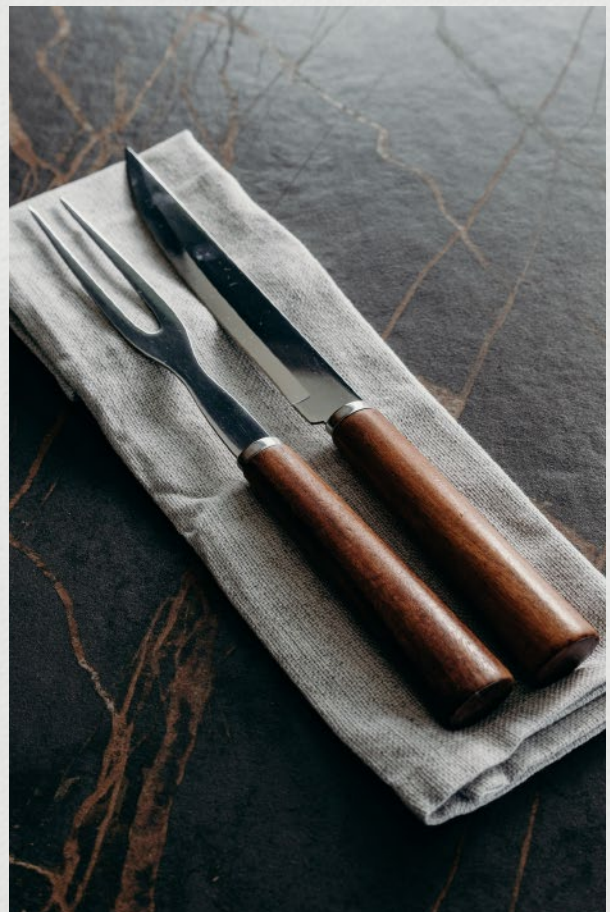

Branding Options:

Pad Print | Laser Engraving