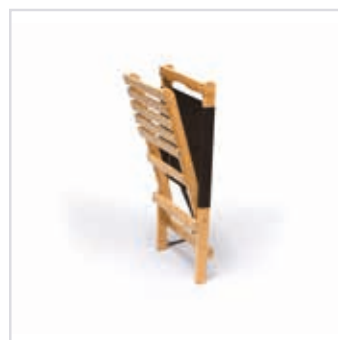

recline, relax and enjoy the sunshine

Wave Beach Chair (POWBC)

2-pcs foldable/packable - Bamboo (FSC certified) alfresco beach chair with black cotton canvas backrest

Lightweight and easy to take away and assemble

Detachable black shoulder strap (drop height 41cm)

Moulded handle

Colour: black

Dimensions: Assembled 40.5 cm W x 57cm H x 65 cm D,

Folded: 75cm W x 8.5cm H x 40.5cm D

Decoration area: Chair slat: 60mm W x 20mm H, Backrest: 150mm W 150mm H