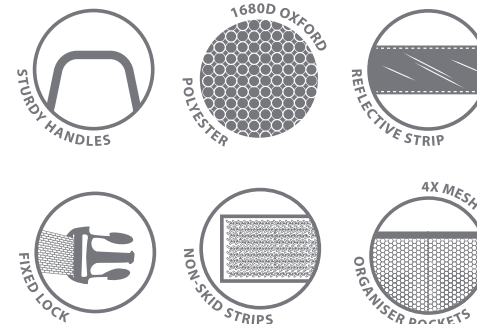

GEARGRID BOOT ORGANISER (IGGGBO)

1680D Oxford Polyester
Collapsible, multi-compartment / dividable automotive boot organiser
Curved Aluminium Alloy carry handles
Reflective safety strip
4 x front mesh slip organiser pockets
Detachable / collapsible lid cover with reinforced thickness and Velcro attachments
Velcro strip on base to prevent movement in boot
Supplied in an Ion Grit presentation box (31.5cm W x 37cm H x 10.5cm D)
Colour: black
Capacity: 57 Litres
Dimensions: Full size: 57cm W x 30cm H x 33.5cm D, Collapsed: 5.5cm W x 30cm H x 33.5cm D