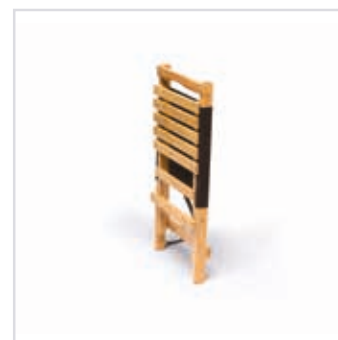

recline, relax and enjoy the sunshine

Wave Beach Chair (POWBC)

2-pcs foldable/packable - Bamboo (FSC certified) alfresco beach chair with black cotton canvas backrest

Lightweight and easy to take away and assemble

Detachable black shoulder strap (drop height 41cm)

Moulded handle

Colour: black

Dimensions: Assembled 40.5 cm W x 57cm H x 65 cm D,

Folded: 75cm W x 8.5cm H x 40.5cm D

Decoration area: Chair slat: 60mm W x 20mm H, Backrest: 150mm W 150mm H