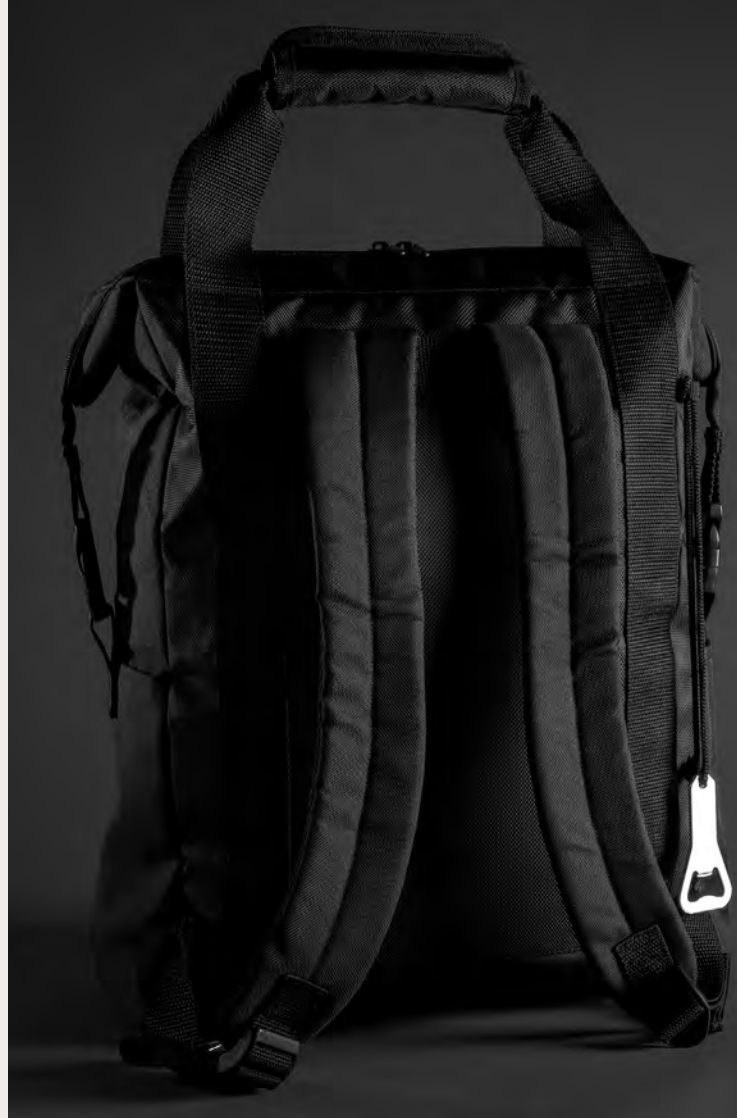

Retreat Cooler Bag

124751

- Large 19L cooler bag with stylish checkered pattern
- Water-resistant PEVA lining with PE foam insulation
- Adjustable woven shoulder strap and carry handles
- Zippered main compartment and a slip pocket
- Handy bottle opener attachment

Colours:

Branding Options:

- Colourflex® Transfer