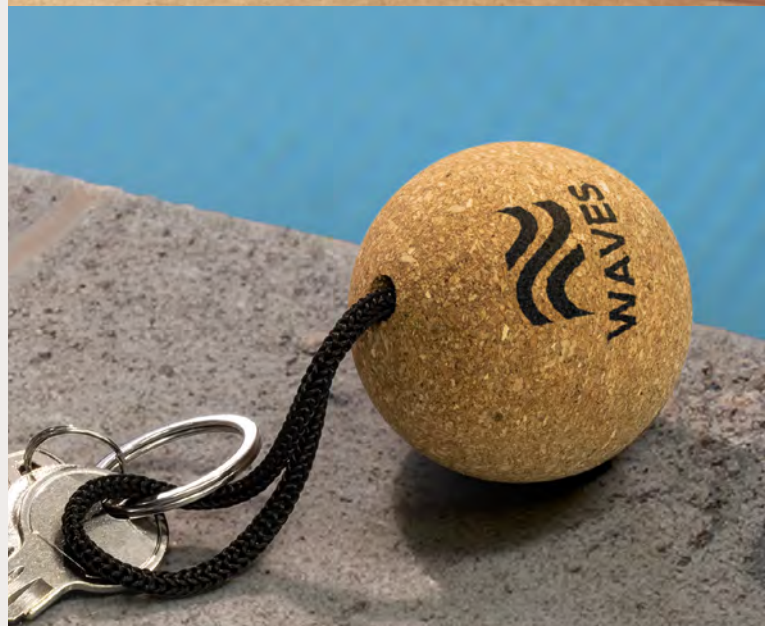

124816

- Handy 1m tape measure key ring
- Natural bamboo panel for prominent branding
- Imperial and metric graduations

Branding Options:

- Laser Engraving • Direct Digital

Cork Floating Key Ring - Round

126233

- Round cork key ring with a woven strap
- Naturally buoyant to keep your key afloat
- Ideal for boaties or people working near water

Branding Options:

- Pad Print • Laser Engraving

Ribbon Handle Paper Bag

- 125055 - Champagne Ribbon Handle
- 125059 - Extra Large Ribbon Handle
- 125058 - Large Ribbon Handle
- 125057 - Medium Ribbon Handle
- 125056 - Small Ribbon Handle
- 125054 - Wine Ribbon Handle

- Paper carry bag made from 180gsm FSC-certified materials
- Coloured ribbon handles
- Reinforced gusset and top edge
- Perfect for gifting