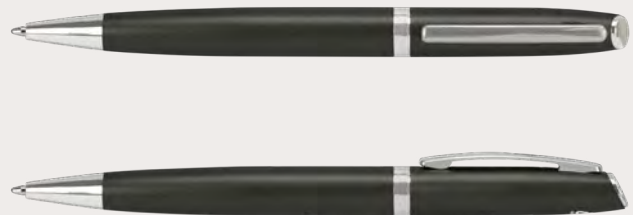

Lancer Fashion Pen

126511

- Retractable ballpoint pen with a recycled aluminium barrel
- 800m of black Dokumental ink
- Matte lacquered finish with silver trim
- Presentation: Optional sleeve or gift box

Colours:

Branding Options:

- Pad Print • Rotary Screen Print • Laser Engraving