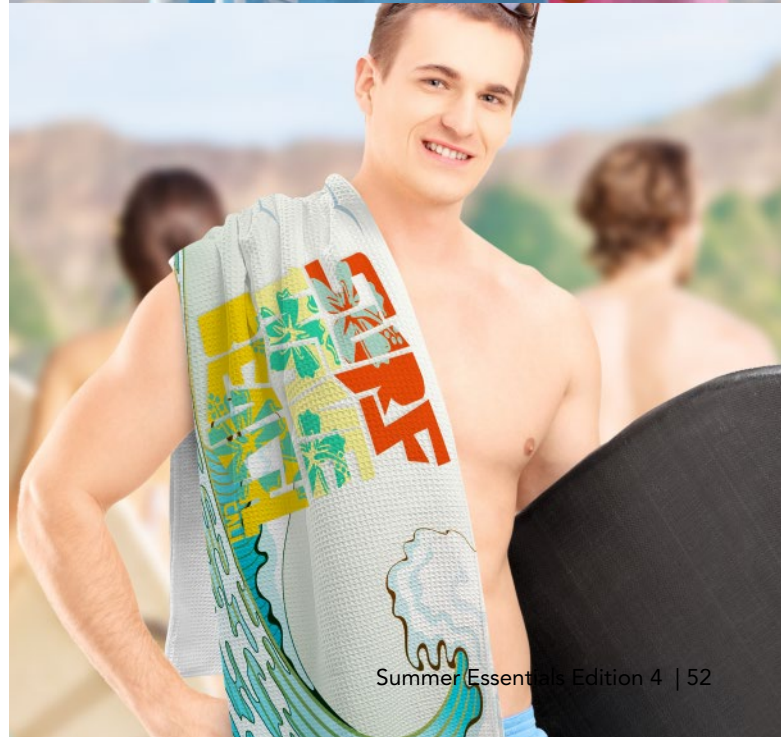

Dune Beach Towel

115088

- Luxurious 140cm x 70cm beach towel
- Made from soft 420gsm cotton terry towelling

Colours:

Branding Options:

- Screen Print • Colourflex® Transfer • Embroidery

Dune Beach Towel - Full Colour

123076

- Vibrant full-colour poly-cotton beach towel
- Soft polyester surface with absorbent cotton terry towelling backing
- 1400mm x 700mm
- Overlocked edging for additional durability

Branding Options:

- Sublimation Print

Sand Free Towel - Full Colour

126516

- Vibrant, full-colour, sand-repellent beach towel
- Made from a soft 320gsm 85/15 blend of RPET and polyamide
- Waffle texture for added absorbency
- 1570mm x 770mm

Branding Options:

- Sublimation Print